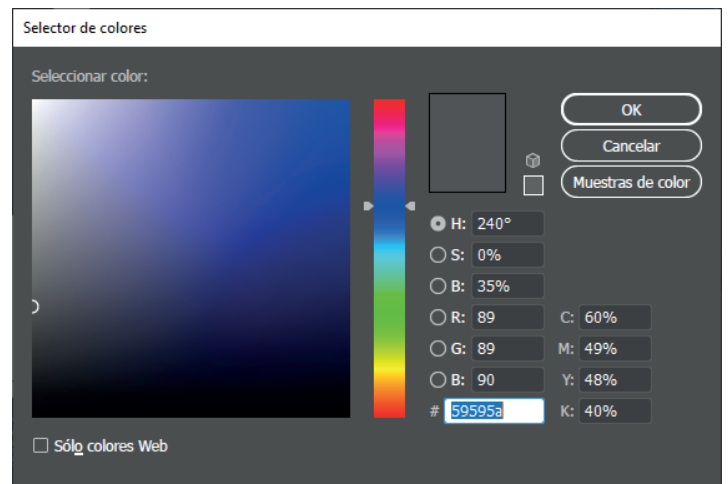

RGB: 0.160.223

Gris Oscuro

Web: #494949

Gris medio: #5a5a5b

Gris Claro: #ebebeb

DESYMAN

Development Systems & Management, S.A.

DESYMAN