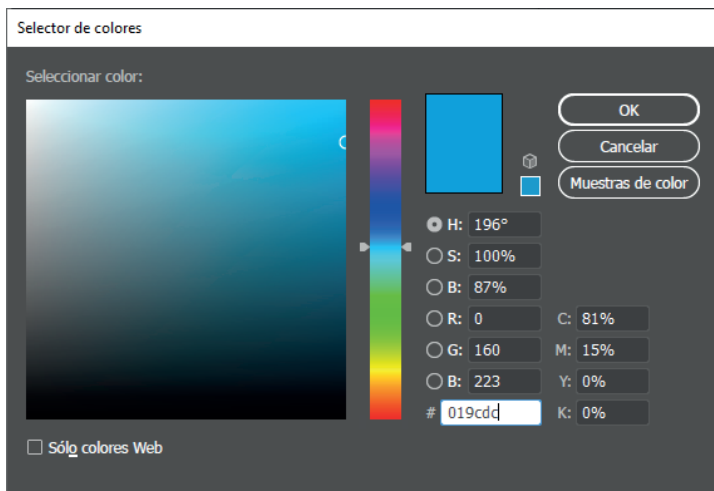

RGB: 0.160.223

Gris Oscuro

Web: #494949

Gris medio: #5a5a5b

Gris Claro: #ebebeb

DESYMAN

Development Systems & Management, S.A.

DESYMAN