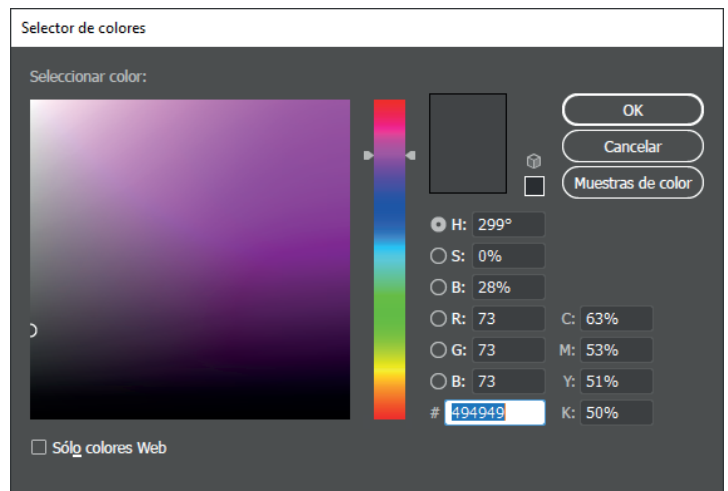

RGB: 0.160.223

Gris Oscuro

Web: #494949

Gris medio: #5a5a5b

Gris Claro: #ebebeb

DESYMAN

Development Systems & Management, S.A.

DESYMAN